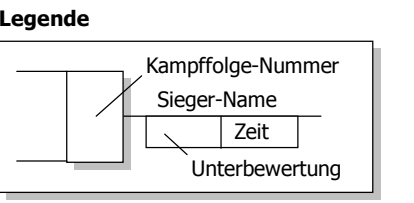

Haupttrunde, Los-Nr.

1	Emmely Albrecht Judosportverein Speyer	PF	1
17	Ann-Sophie Stemplin Brühler Turnverein 1879 e.V.	NW 1	17
9	Selin Bozkurt ARGE Baden-Württemberg	BA 1	9
25	Antonia Mickel JC Wiesbaden	HE	25
5	Elisabeth Seidl TSV Feldkirchen	BY	5
21	Anna Wohlan Budo-Club Altena e.V.	NW 1	21
13	Mikaela Edwards England Judo	Eng	13
29	Anna Viktoria Junge DJK Süd Berlin	BE	29
3	Isabelle Loser TSV Altenfurt	BY	3
19	Jona Voigt JC kolping Bocholt	NW 1	19
11	Amelia Hinderer ARGE Baden-Württemberg	BA 1	11
27	Emelie Friedrici PSV Olympia Berlin	BE	27
7	Hanna Ostermeyer JT Oberbayern	BY	7
23	Lea Höft KSC Strausberg	BB	23
15	Ronja Buddenkotte JC 66 Bottrop	NW 1	15
31			31
2	Mariana Oliveira TV Rodenbach	PF	2
18	Jule Stamm JC kolping Bocholt	NW 1	18
10	Tayla Grauer ARGE Baden-Württemberg	BA 1	10
26	Leonie Görner JC Rüsselsheim	HE	26
6	Stella Schätzlein SC Worzeldorf	BY	6
22	Una Radowsky UJKC Potsdam	BB	22
14	Jade Omerkoylu Top Judo Nimegen	NL	14
30			30
4	Svenja Gruber SV Neuhaus	BY	4
20	Mathilda Niemeyer 1.JJJC Hattingen	NW 1	20
12	Lenya Lippert ARGE Baden-Württemberg	BA 1	12
28	Natalia Kubacka PSV Olympia Berlin	BE	28
8	Mareike Schüch PSV Schwerin	MV 1	8
24	Sofia Voroshilovskaja PSV Judo Club Frankfurt Oder	BB	24
16	Judith Erpelding Velberter Judo - Club	NW 1	16
32			32

Doppel-KO-System 32 mit 29 TN
Haupttrunde (Blatt 1 von 2)
16. internationales Turnier
Bottrop 14.04.2018
Frauen U16 -63 kg
Stand: 14.04.2018, 14:31:04