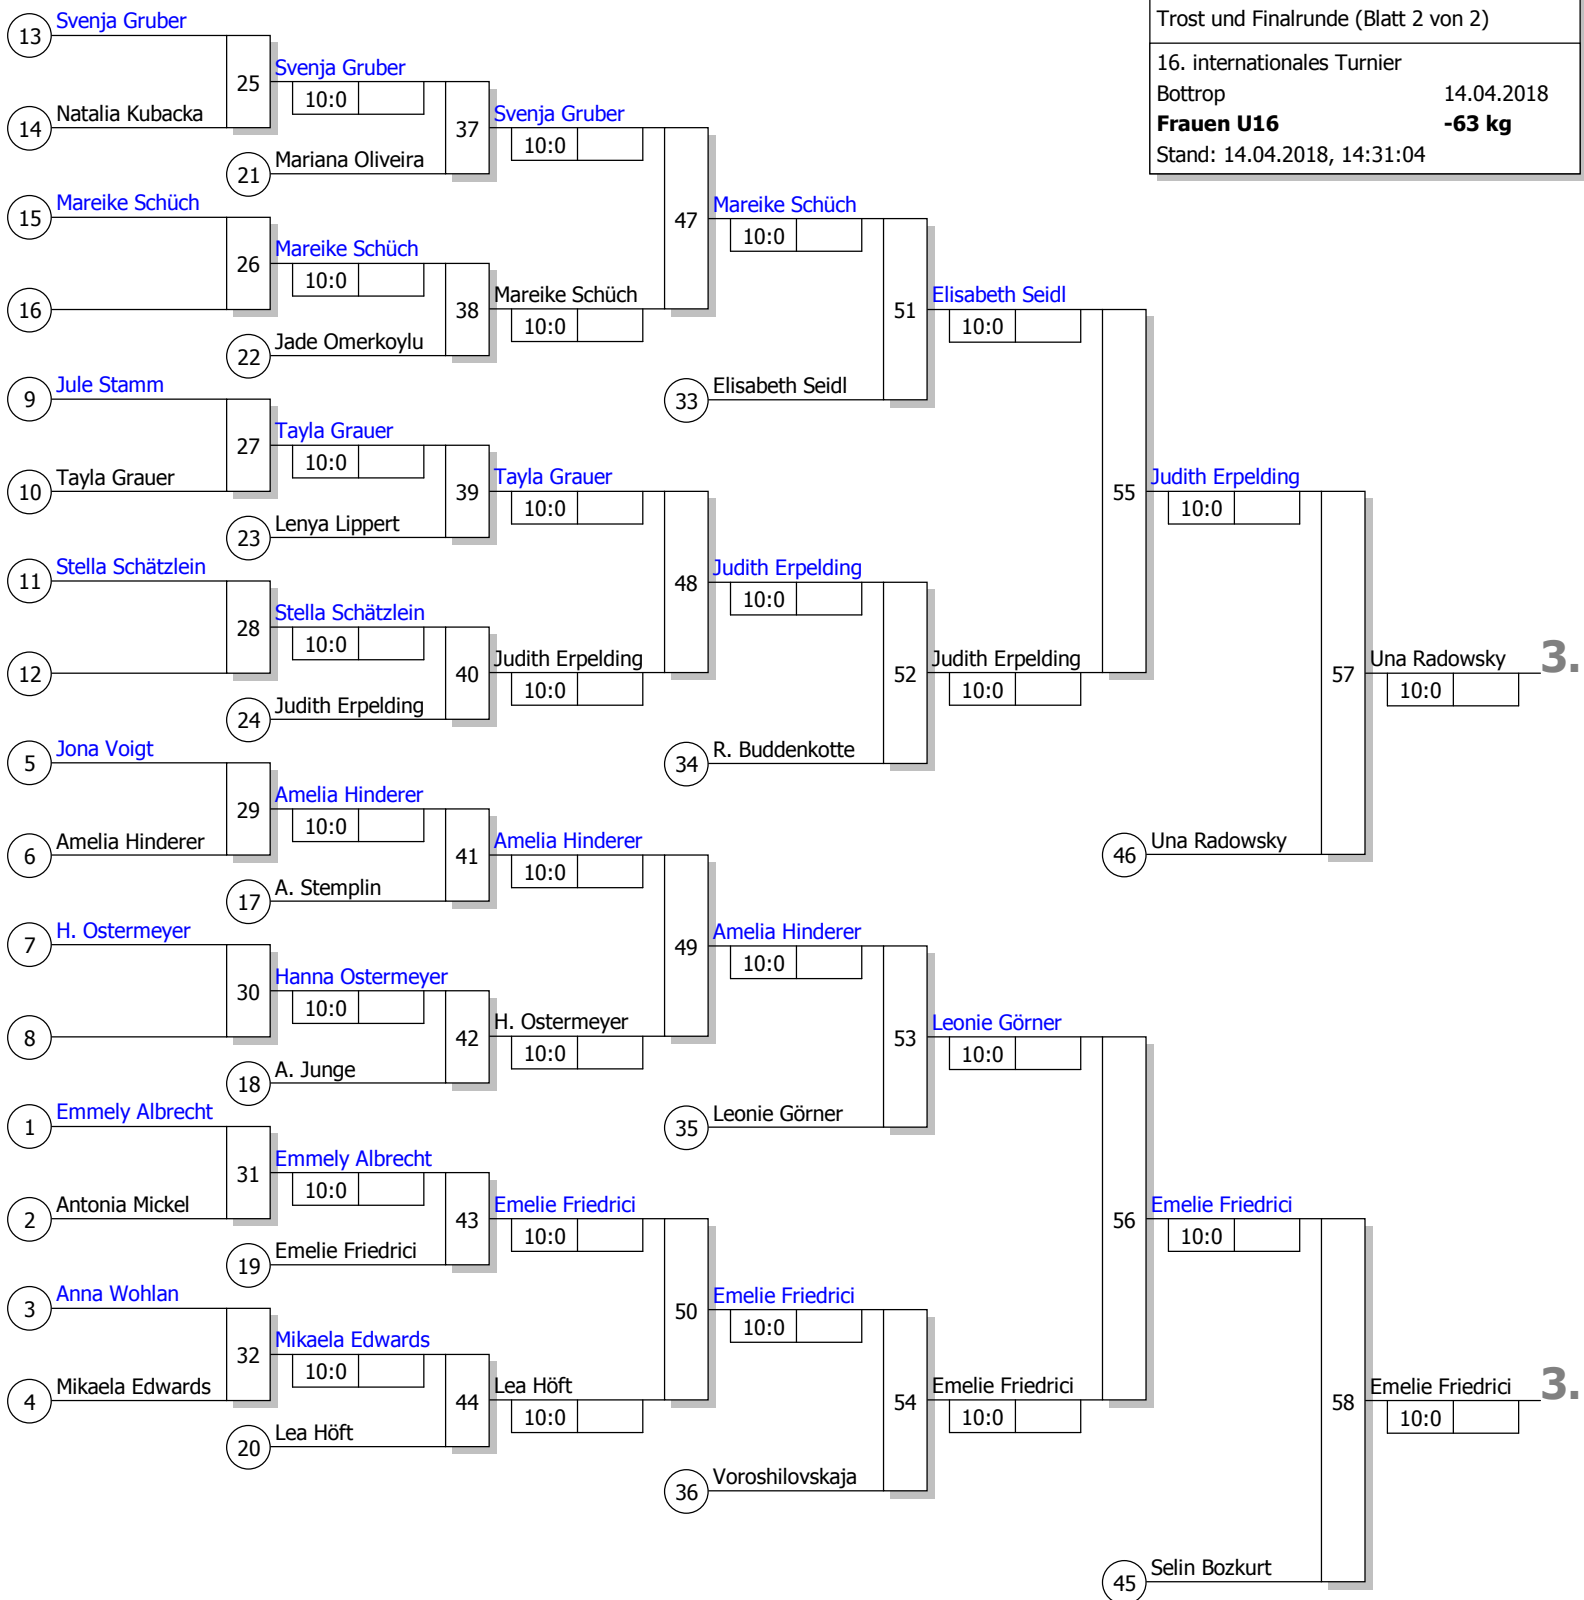

Trostrunde, Verlierer aus Kampf

Doppel-KO-System 32 mit 29 TN
Trost und Finalrunde (Blatt 2 von 2)
16. internationales Turnier
Bottrop 14.04.2018
Frauen U16 -63 kg
Stand: 14.04.2018, 14:31:04

Ergebnis

1.	Mathilda Niemeyer	NW
2.	Isabelle Loser	BY
3.	Una Radowsky	BB
3.	Emelie Friedrici	BE
5.	Judith Erpelding	NW
5.	Selin Bozkurt	BA
7.	Elisabeth Seidl	BY
7.	Leonie Görner	HE